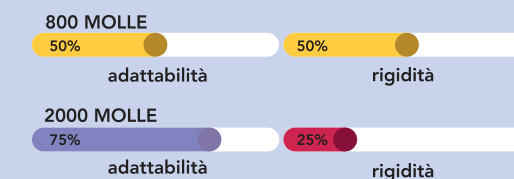

21 cm altezza lastra

21 kg peso materasso 80X190

Well  
home collection

D R E A M

COMFORT

PORTANZA

COMFORT PERCEPITO

TECHNOLOGY